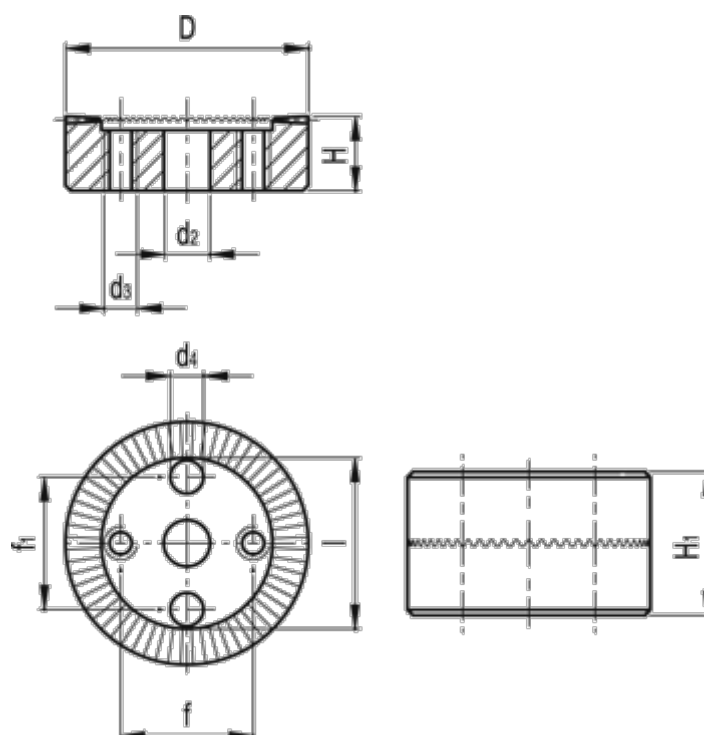

# Data Sheet

Article number: 20657533

Description: E+G Serrated locking plate  
GN 187.4-27-48-D-ST

## Measures

D	= 27	l	= 19.5
d	= M5	Number of teeth	= 48
d1	= 4.3	Weight (g)	= 24
d4 H11	= 4		
f	= 15		
f1	= 15		
H +/-0.9	= 7.5		
H1	= 15		